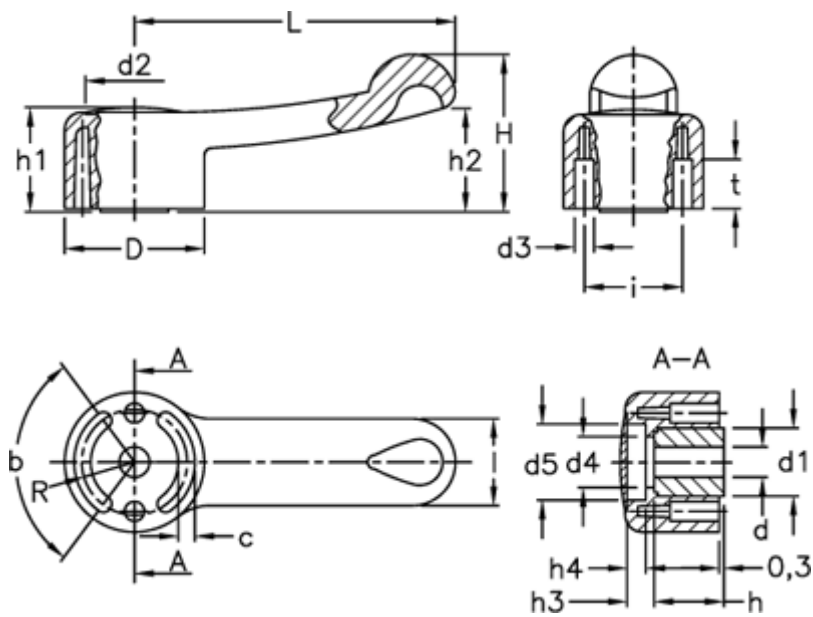

Article number: 23052121212
 Description: E+G Control lever
 ELC.67-A6-C2 orange

Measures

b (degrees)	= 125 +/-1	d H7	= 6	l	= 20
c	= 4.3	H	= 35	L	= 67
D	= 32	h	= 16.0	R	= 12.0
d1	= 15	h1	= 24	t	= 9.0
d2	= 22.5	h2	= 24		
d3	= 4	h3	= 5.0		
d4	= 10.0	h4	= 3		
d5	= 16.0	i	= 24		